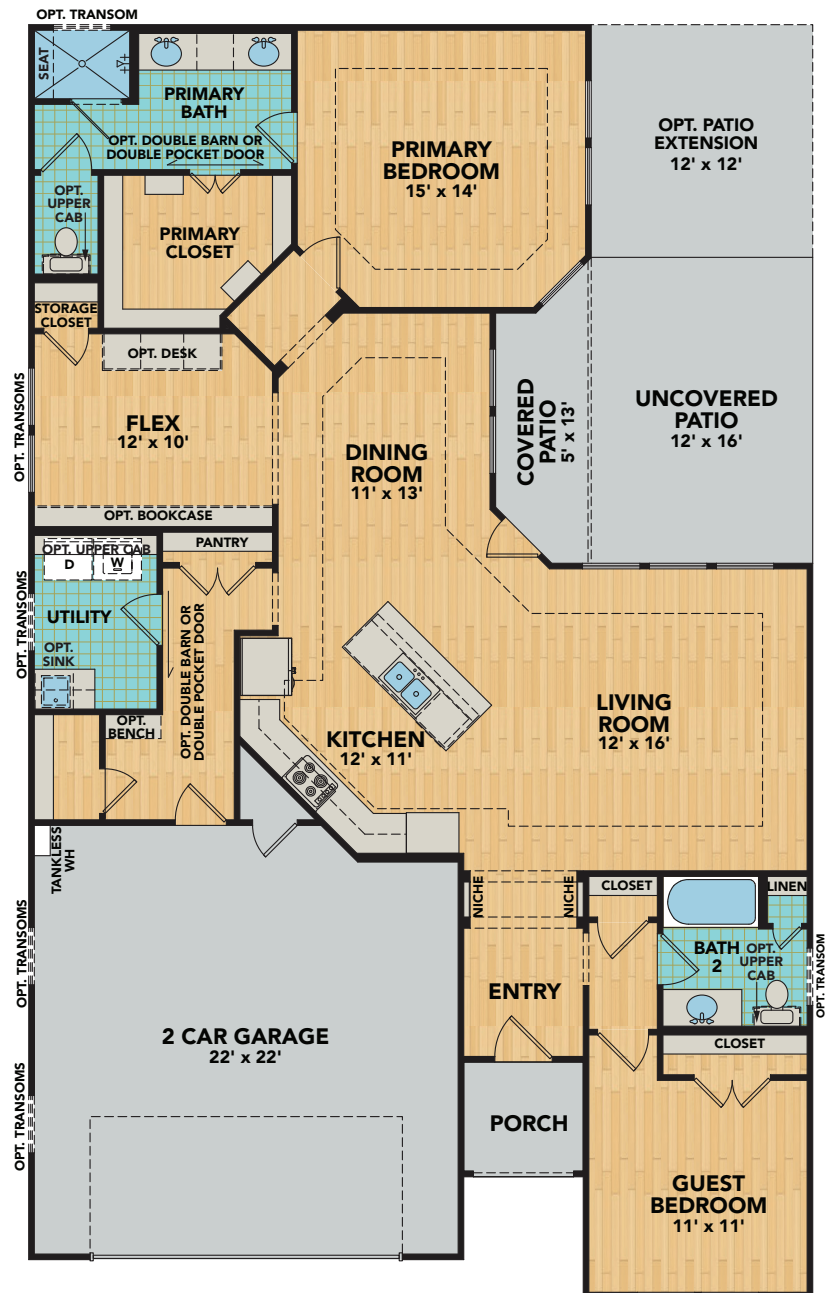

## Signature Series

1801

Square Feet

2

Beds

2

Baths

1

Floor

2

Car Garage

### FLOORPLAN

# PORTICO FLOORPLAN | Signature Series

1801 SF • 2 Beds • 2 Baths • 1 Floor • 2 Car Garage

LaderaLiving.com