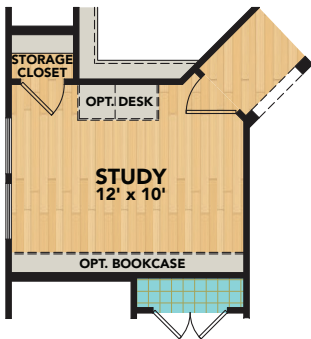

### FLOORPLAN

# PORTICO FLOORPLAN | Signature Series

1801 SF • 2 Beds • 2 Baths • 1 Floor • 2 Car Garage

LaderaLiving.com

## OPTIONS

Opt. Study

Opt. Walk-in Shower

Opt. Sitting Room

Opt. Linear Fireplace

Opt. Corner Fireplace