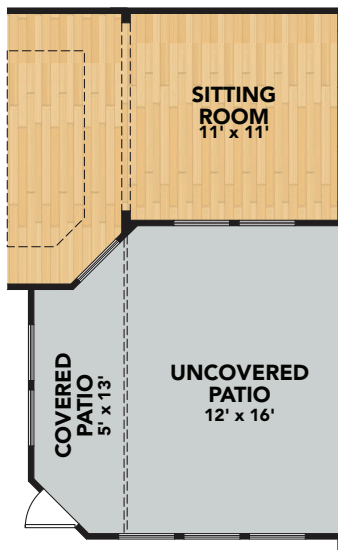

### FLOORPLAN

# PORTICO FLOORPLAN | Signature Series

1801 SF • 2 Beds • 2 Baths • 1 Floor • 2 Car Garage

LaderaLiving.com

## OPTIONS

Opt. Study

Opt. Walk-in Shower

Opt. Sitting Room

Opt. Linear Fireplace

Opt. Corner Fireplace