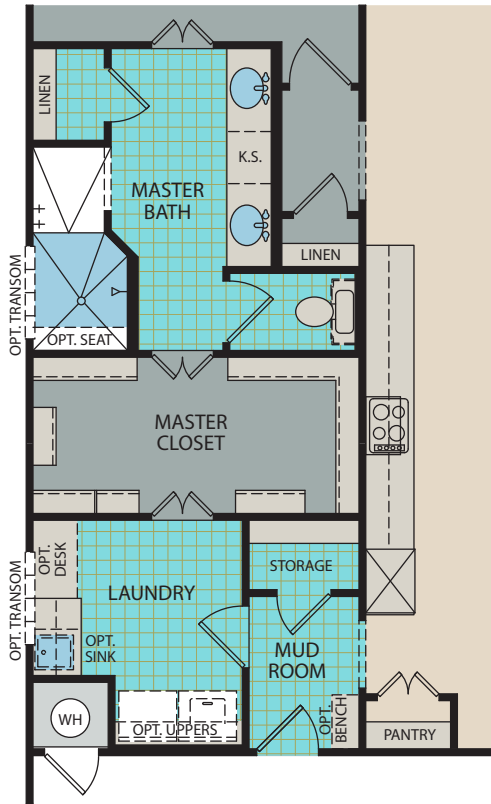

First Floor

Opt. Sliding Glass Door

Opt. Guest Bedroom Closet

Opt. Fireplace

Opt. Bath 2 Shower

Opt. Den Alcove

Opt. Outdoor Amenity 1

Opt. Outdoor Amenity 2

Opt. Outdoor Amenity 3

Opt. Extended Family Room

Opt. Extended Covered Patio

Opt. Full Covered Patio

Opt. Ceiling Upgrade 1

Opt. Dog Wash

Opt. Ceiling Upgrade 2

Opt. Ceiling Upgrade 3

Opt. Walk-In Shower

Opt. Free Standing Tub

Opt. Extended W.I.C.