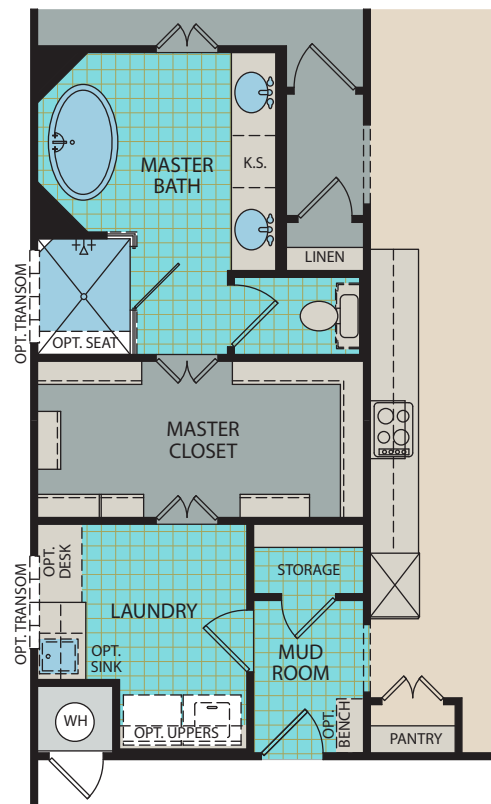

First Floor

Opt. Sliding Glass Door

Opt. Guest Bedroom Closet

Opt. Fireplace

Opt. Bath 2 Shower

Opt. Den Alcove

Opt. Outdoor Amenity 1

Opt. Outdoor Amenity 2

Opt. Outdoor Amenity 3

Opt. Extended Family Room

Opt. Extended Covered Patio

Opt. Full Covered Patio

Opt. Ceiling Upgrade 1

Opt. Dog Wash

Opt. Ceiling Upgrade 2

Opt. Ceiling Upgrade 3

Opt. Walk-In Shower

Opt. Free Standing Tub

Opt. Extended W.I.C.