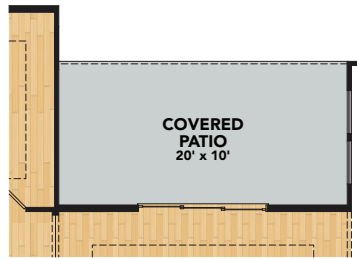

1

Floor

2

Car Garage

FLOORPLAN

AVANTI FLOORPLAN | Reserve Series

1964 SF • 2 Beds • 2 Baths • 1 Floor • 2 Car Garage

LaderaLiving.com

OPTIONS

Opt. Patio Fireplace

Opt. 3-Door Slider

Opt. 4-Door Slider

Opt. Walk-in Shower

Opt. Extended Primary Bedroom

Opt. Extended Dining Room

Opt. Study