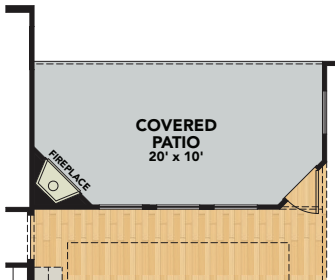

1

Floor

2

Car Garage

FLOORPLAN

AVANTI FLOORPLAN | Reserve Series

1964 SF • 2 Beds • 2 Baths • 1 Floor • 2 Car Garage

LaderaLiving.com

OPTIONS

Opt. Patio Fireplace

Opt. 3-Door Slider

Opt. 4-Door Slider

Opt. Walk-in Shower

Opt. Extended Primary Bedroom

Opt. Extended Dining Room

Opt. Study