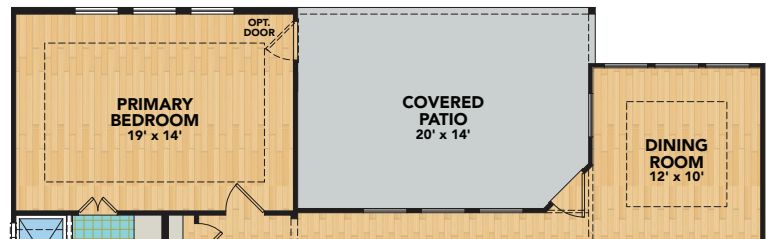

1

Floor

2

Car Garage

FLOORPLAN

AVANTI FLOORPLAN | Reserve Series

1964 SF • 2 Beds • 2 Baths • 1 Floor • 2 Car Garage

LaderaLiving.com

OPTIONS

Opt. Patio Fireplace

Opt. 3-Door Slider

Opt. 4-Door Slider

Opt. Walk-in Shower

Opt. Extended Primary Bedroom

Opt. Extended Dining Room

Opt. Study

Opt. Bath 2 Shower

Opt. Extended Covered Patio