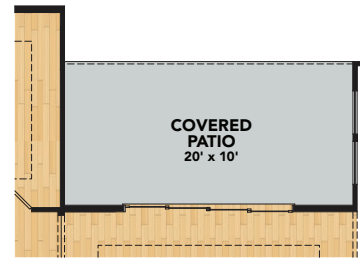

1

Floor

2

Car Garage

FLOORPLAN

AVANTI FLOORPLAN | Reserve Series

1964 SF • 2 Beds • 2 Baths • 1 Floor • 2 Car Garage

LaderaLiving.com

OPTIONS

Opt. Patio Fireplace

Opt. 3-Door Slider

Opt. 4-Door Slider

Opt. Walk-in Shower

Opt. Extended Primary Bedroom

Opt. Extended Dining Room

Opt. Study