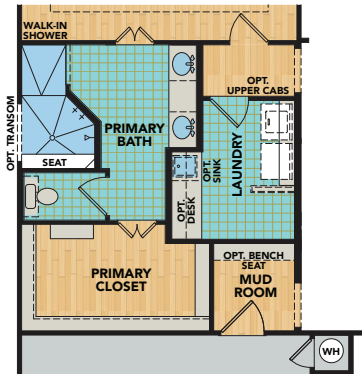

1

Floor

2

Car Garage

FLOORPLAN

AVANTI FLOORPLAN | Reserve Series

1964 SF • 2 Beds • 2 Baths • 1 Floor • 2 Car Garage

LaderaLiving.com

OPTIONS

Opt. Patio Fireplace

Opt. 3-Door Slider

Opt. 4-Door Slider

Opt. Walk-in Shower

Opt. Extended Primary Bedroom

Opt. Extended Dining Room

Opt. Study

Opt. Bath 2 Shower

Opt. Extended Covered Patio