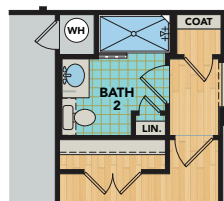

1

Floor

2

Car Garage

FLOORPLAN

AVANTI FLOORPLAN | Reserve Series

1964 SF • 2 Beds • 2 Baths • 1 Floor • 2 Car Garage

LaderaLiving.com

OPTIONS

Opt. Patio Fireplace

Opt. 3-Door Slider

Opt. 4-Door Slider

Opt. Walk-in Shower

Opt. Extended Primary Bedroom

Opt. Extended Dining Room

Opt. Study

Opt. Bath 2 Shower

Opt. Extended Covered Patio