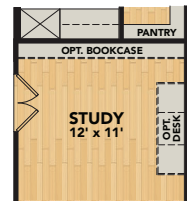

1

Floor

2

Car Garage

FLOORPLAN

AVANTI FLOORPLAN | Reserve Series

1964 SF • 2 Beds • 2 Baths • 1 Floor • 2 Car Garage

LaderaLiving.com

OPTIONS

Opt. Patio Fireplace

Opt. 3-Door Slider

Opt. 4-Door Slider

Opt. Walk-in Shower

Opt. Extended Primary Bedroom

Opt. Extended Dining Room

Opt. Study