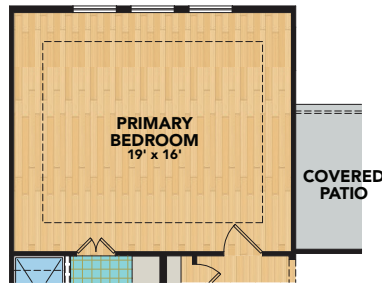

1

Floor

2

Car Garage

FLOORPLAN

AVANTI FLOORPLAN | Reserve Series

1964 SF • 2 Beds • 2 Baths • 1 Floor • 2 Car Garage

LaderaLiving.com

OPTIONS

Opt. Patio Fireplace

Opt. 3-Door Slider

Opt. 4-Door Slider

Opt. Walk-in Shower

Opt. Extended Primary Bedroom

Opt. Extended Dining Room

Opt. Study

Opt. Bath 2 Shower

Opt. Extended Covered Patio