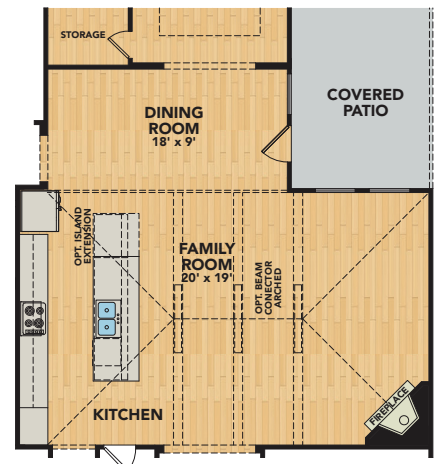

# CASTELLA FLOORPLAN

### FLOORPLAN

## OPTIONS

Opt. Patio Fireplace

Opt. Full Covered Patio

Opt. 3-Door Sliding

Opt. Linear Fireplace

Opt. Ceiling Upgrade 1

Opt. Bedroom 3

Opt. Walk-in Shower

Opt. Extended Flex Room

Opt. Bath 2 Shower

Opt. Ceiling Upgrade 2