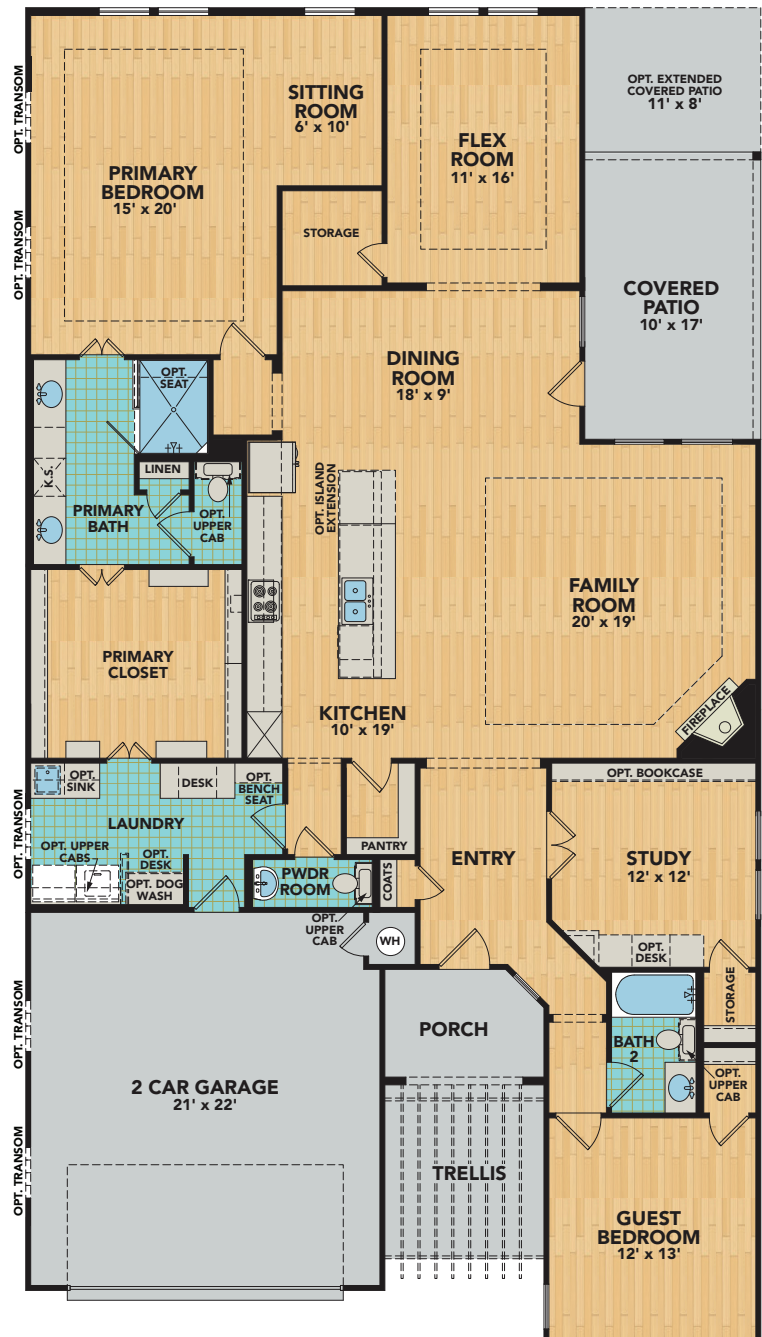

# CASTELLA FLOORPLAN

## Reserve Series

LaderaLiving.com

2520

Square Feet

2

Beds

2.5

Baths

1

Floor

2

Car Garage

### FLOORPLAN