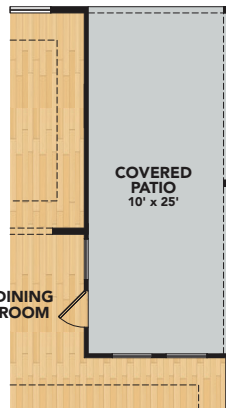

Opt. Full Covered Patio