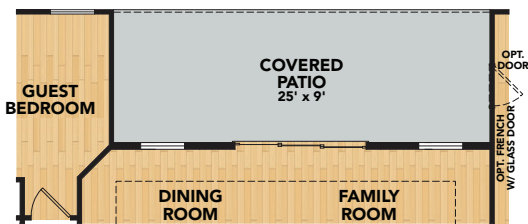

1

Floor

3

Car Garage

FLOORPLAN

1997 SF • 2 Beds • 2.5 Baths • 1 Floor • 3 Car Garage

LaderaLiving.com

OPTIONS

Opt. 3-Door Slider

Opt. 4-Door Slider

Opt. Walk-in Shower

Opt. Primary Extended W.I.C.

Opt. Bedroom 3

Opt. Bath 2 Shower