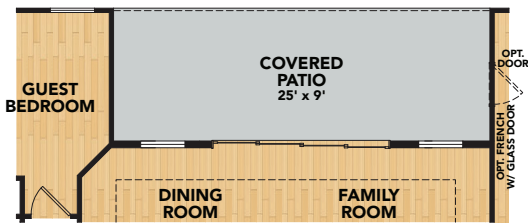

1

Floor

3

Car Garage

FLOORPLAN

1997 SF • 2 Beds • 2.5 Baths • 1 Floor • 3 Car Garage

LaderaLiving.com

OPTIONS

Opt. 3-Door Slider

Opt. 4-Door Slider

Opt. Walk-in Shower

Opt. Primary Extended W.I.C.

Opt. Bedroom 3

Opt. Bath 2 Shower