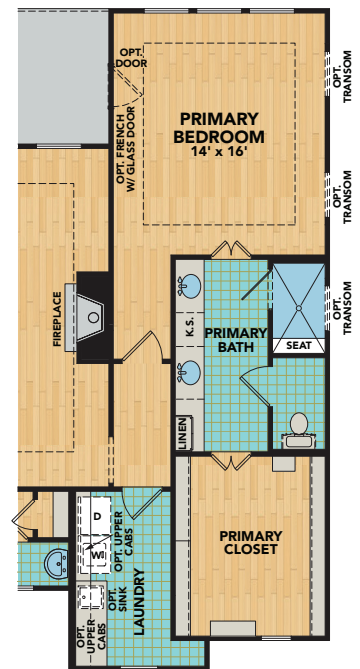

LUCERA FLOORPLAN

Reserve Series

1997

Square Feet

2

Beds

2.5

Baths

1

Floor

3

Car Garage

FLOORPLAN

1997 SF • 2 Beds • 2.5 Baths • 1 Floor • 3 Car Garage

LaderaLiving.com

OPTIONS

Opt. 3-Door Slider

Opt. 4-Door Slider

Opt. Walk-in Shower

Opt. Primary Extended W.I.C.

Opt. Bedroom 3

Opt. Bath 2 Shower