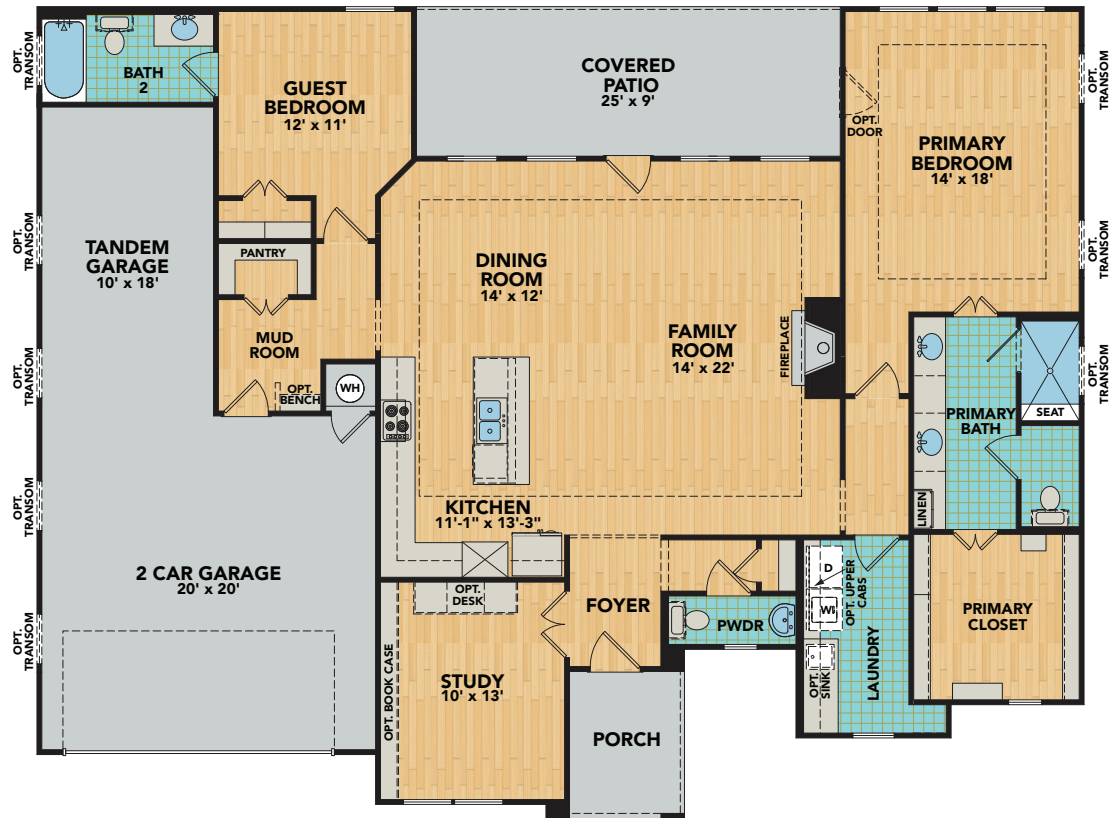

LUCERA FLOORPLAN

Reserve Series

1997

Square Feet

2

Beds

2.5

Baths

1

Floor

3

Car Garage

FLOORPLAN

1997 SF • 2 Beds • 2.5 Baths • 1 Floor • 3 Car Garage

LaderaLiving.com

OPTIONS

Opt. 3-Door Slider

Opt. 4-Door Slider

Opt. Walk-in Shower

Opt. Primary Extended W.I.C.

Opt. Bedroom 3

Opt. Bath 2 Shower