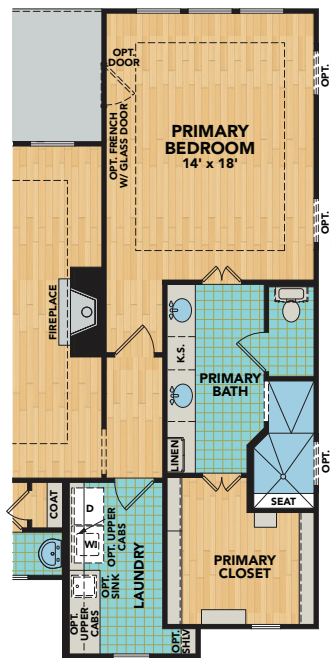

LUCERA FLOORPLAN

Reserve Series

1997

Square Feet

2

Beds

2.5

Baths

1

Floor

3

Car Garage

FLOORPLAN

1997 SF • 2 Beds • 2.5 Baths • 1 Floor • 3 Car Garage

LaderaLiving.com

OPTIONS

Opt. 3-Door Slider

Opt. 4-Door Slider

Opt. Walk-in Shower

Opt. Primary Extended W.I.C.

Opt. Bedroom 3

Opt. Bath 2 Shower