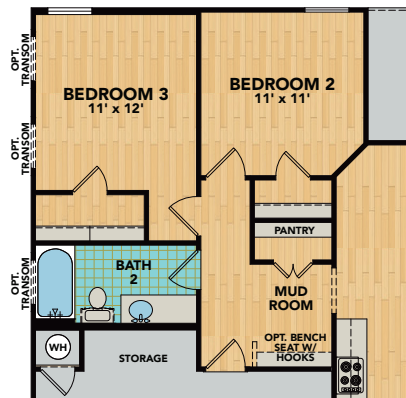

1

Floor

3

Car Garage

FLOORPLAN

1997 SF • 2 Beds • 2.5 Baths • 1 Floor • 3 Car Garage

LaderaLiving.com

OPTIONS

Opt. 3-Door Slider

Opt. 4-Door Slider

Opt. Walk-in Shower

Opt. Primary Extended W.I.C.

Opt. Bedroom 3

Opt. Bath 2 Shower