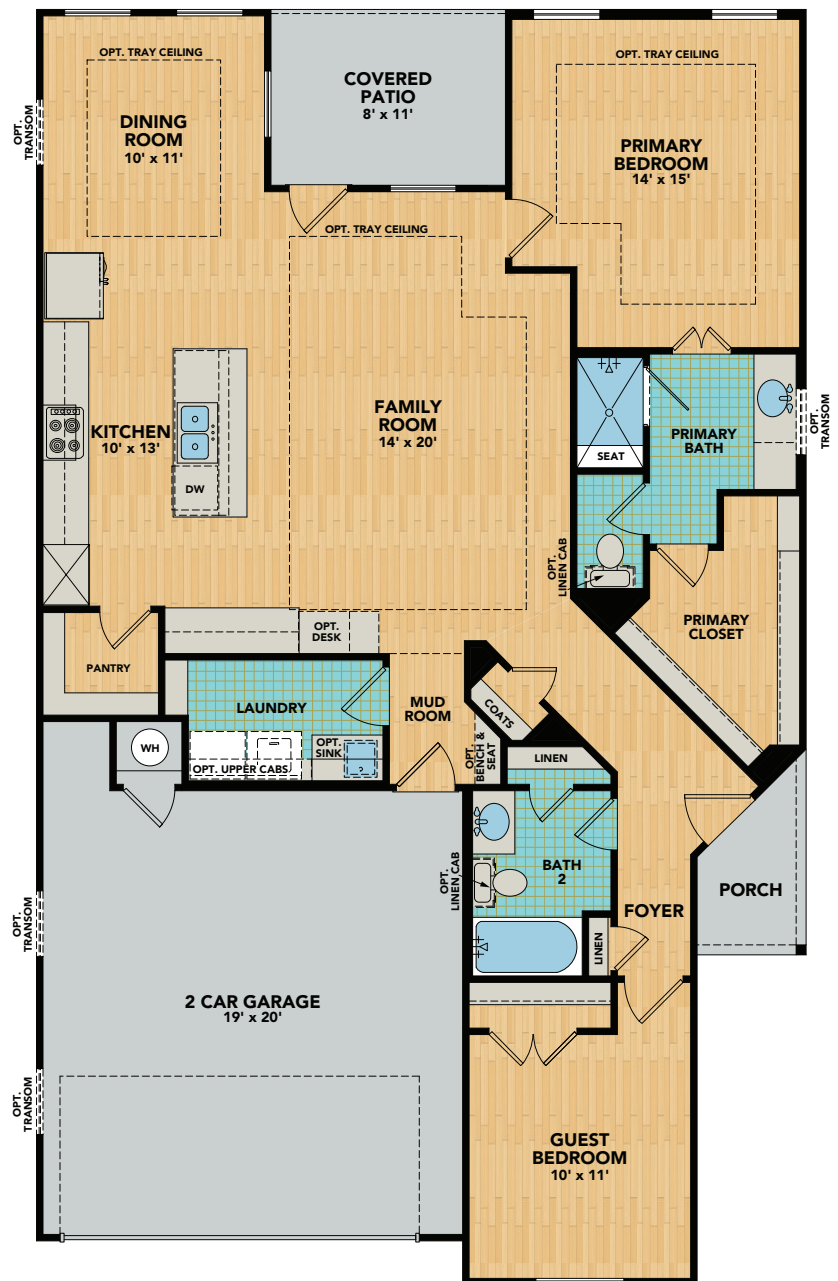

MESSINA FLOORPLAN

Signature Series

1452

Square Feet

2

Beds

2

Baths

1

Floor

2

Car Garage

FLOORPLAN

MESSINA FLOORPLAN | Signature Series

1452 SF • 2 Beds • 2 Baths • 1 Floor • 2 Car Garage

LaderaLiving.com

OPTIONS

Opt. Fireplace

Opt. Primary Bath Sink

Opt. Shower at Bath 2