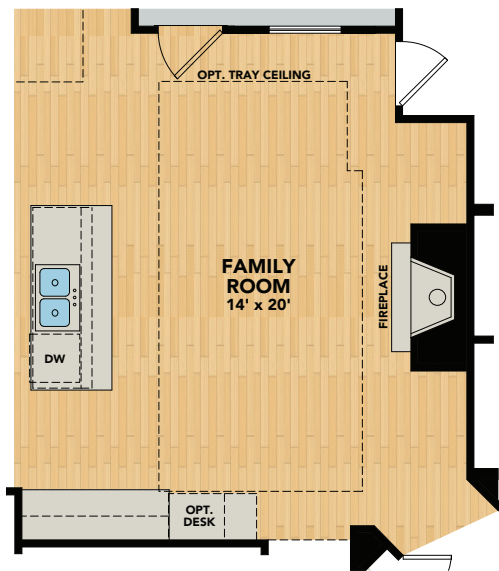

MESSINA FLOORPLAN

Signature Series

1452

Square Feet

2

Beds

2

Baths

1

Floor

2

Car Garage

FLOORPLAN

MESSINA FLOORPLAN | Signature Series

1452 SF • 2 Beds • 2 Baths • 1 Floor • 2 Car Garage

LaderaLiving.com

OPTIONS

Opt. Fireplace

Opt. Primary Bath Sink

Opt. Shower at Bath 2