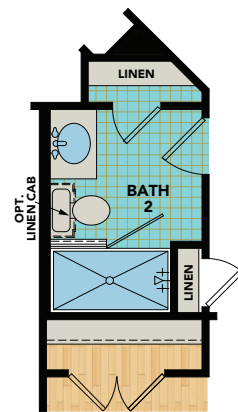

MESSINA FLOORPLAN

Signature Series

1452

Square Feet

2

Beds

2

Baths

1

Floor

2

Car Garage

FLOORPLAN

MESSINA FLOORPLAN | Signature Series

1452 SF • 2 Beds • 2 Baths • 1 Floor • 2 Car Garage

LaderaLiving.com

OPTIONS

Opt. Fireplace

Opt. Primary Bath Sink

Opt. Shower at Bath 2