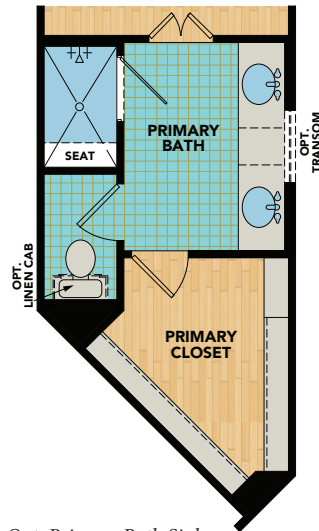

MESSINA FLOORPLAN

Signature Series

1452

Square Feet

2

Beds

2

Baths

1

Floor

2

Car Garage

FLOORPLAN

MESSINA FLOORPLAN | Signature Series

1452 SF • 2 Beds • 2 Baths • 1 Floor • 2 Car Garage

LaderaLiving.com

OPTIONS

Opt. Fireplace

Opt. Primary Bath Sink

Opt. Shower at Bath 2