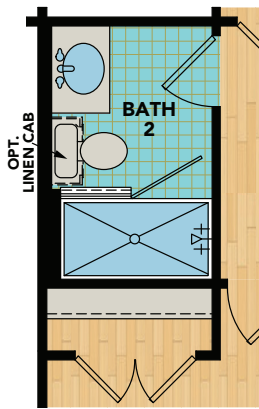

Baths

1

Floor

2

Car Garage

FLOORPLAN

MILAN FLOORPLAN | Signature Series

1323 SF • 2 Beds • 2 Baths • 1 Floor • 2 Car Garage

LaderaLiving.com

OPTIONS

Opt. Shower at Bath 2

Opt. Primary Bath Sink

Opt. Corner Fireplace