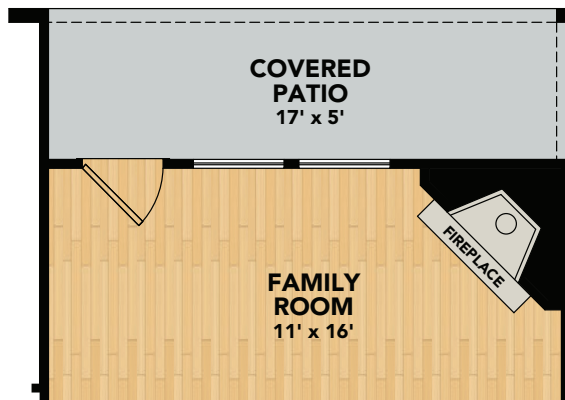

Baths

1

Floor

2

Car Garage

FLOORPLAN

MILAN FLOORPLAN | Signature Series

1323 SF • 2 Beds • 2 Baths • 1 Floor • 2 Car Garage

LaderaLiving.com

OPTIONS

Opt. Shower at Bath 2

Opt. Primary Bath Sink

Opt. Corner Fireplace