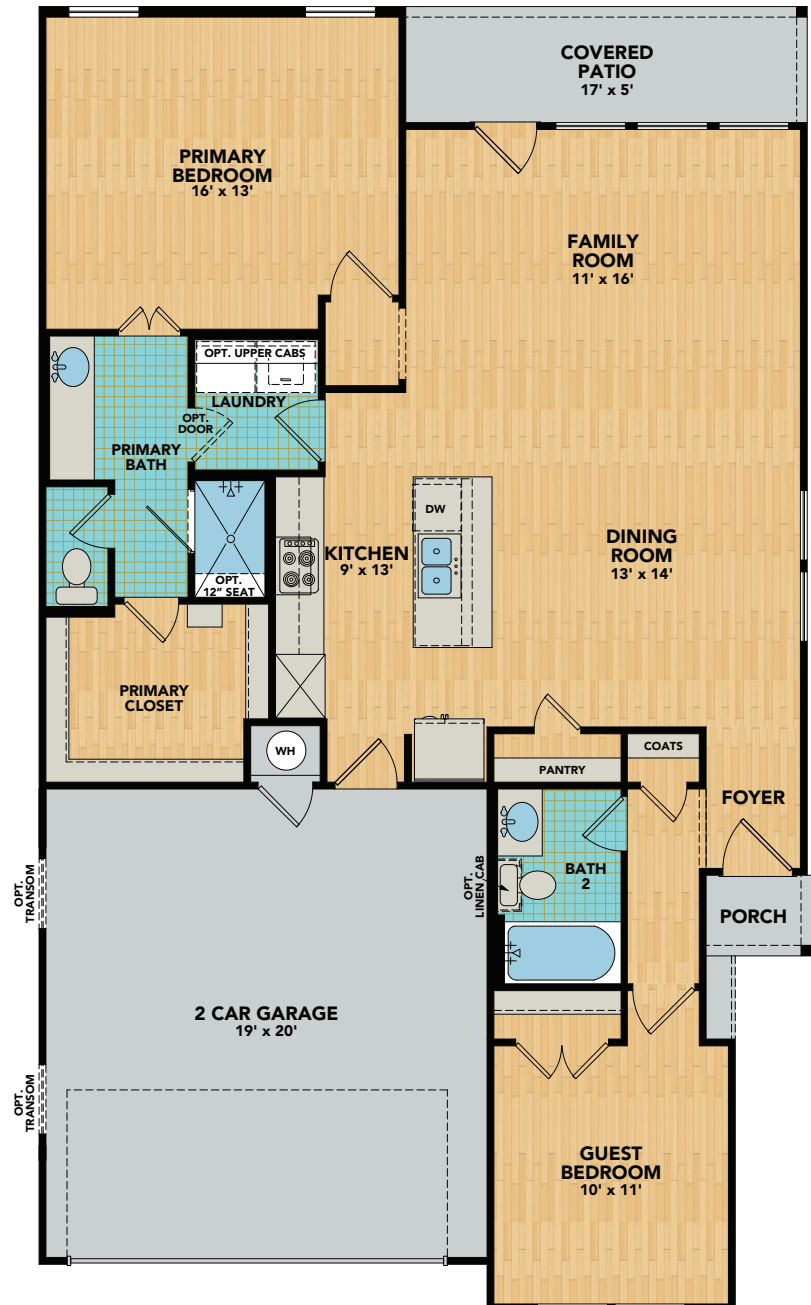

MILAN FLOORPLAN

Signature Series

LaderaLiving.com

1323

Square Feet

2

Beds

2

Baths

1

Floor

2

Car Garage

FLOORPLAN

MILAN FLOORPLAN | Signature Series

1323 SF • 2 Beds • 2 Baths • 1 Floor • 2 Car Garage

LaderaLiving.com

OPTIONS

Opt. Shower at Bath 2

Opt. Primary Bath Sink

Opt. Corner Fireplace