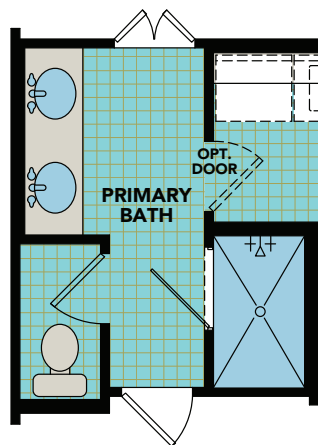

Baths

1

Floor

2

Car Garage

FLOORPLAN

MILAN FLOORPLAN | Signature Series

1323 SF • 2 Beds • 2 Baths • 1 Floor • 2 Car Garage

LaderaLiving.com

OPTIONS

Opt. Shower at Bath 2

Opt. Primary Bath Sink

Opt. Corner Fireplace