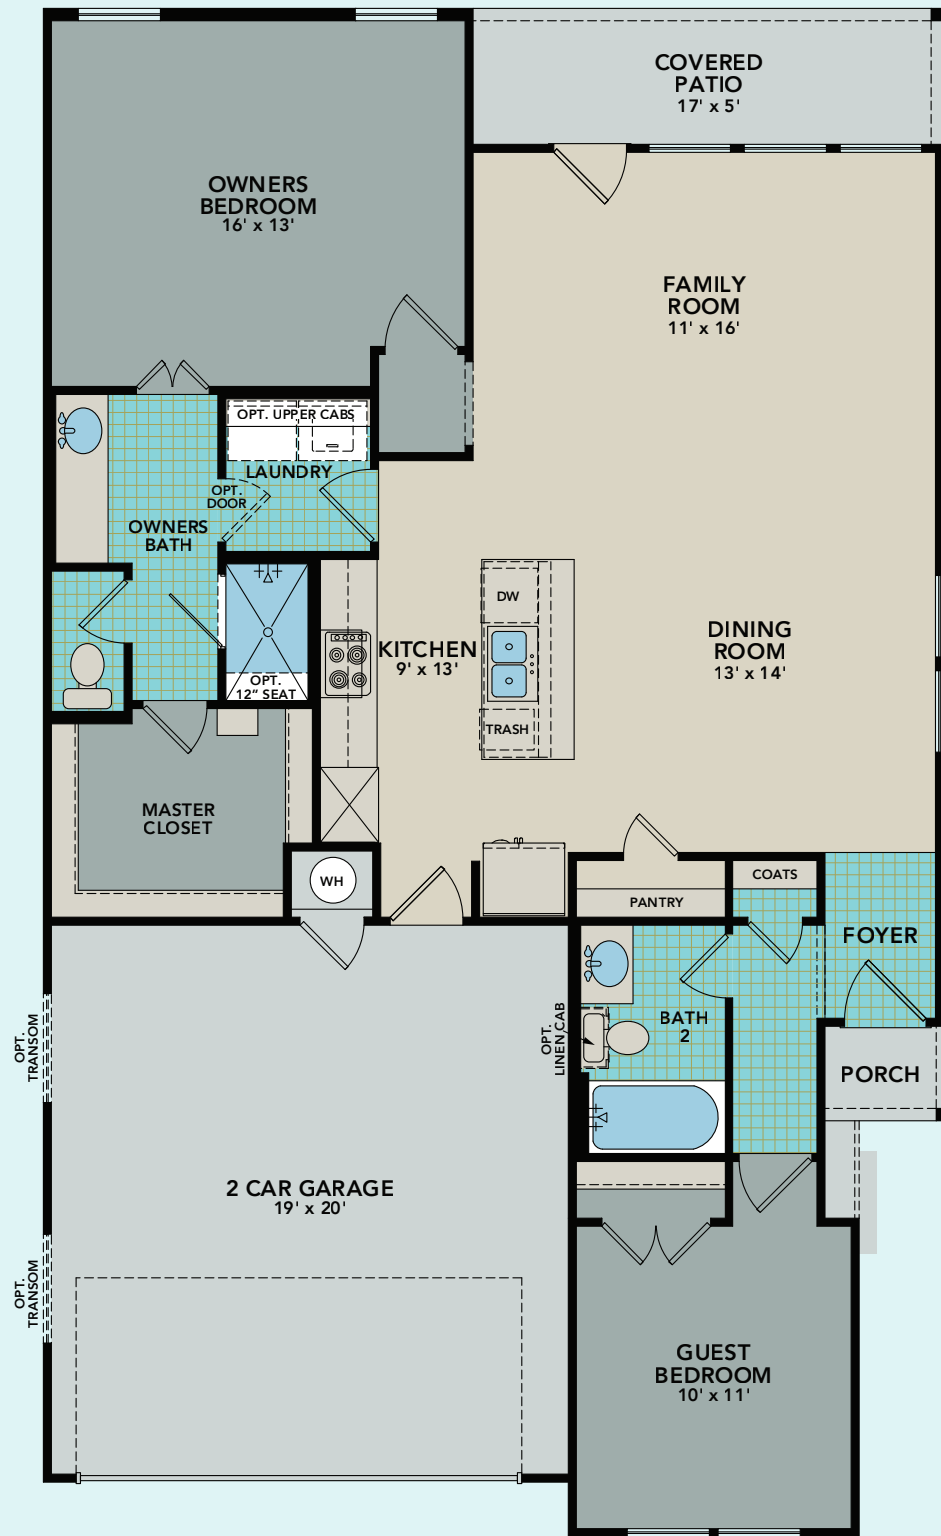

ELEVATION A

ELEVATION B

ELEVATION C

Ladera
active adult life.

ELEVATION C

MILAN FLOORPLAN
Signature Collection

MILAN

1

STORY

2

BEDROOM

2

BATHROOM

2

CAR GARAGE

1,323
SQUARE FEET

Ladera

FLOORPLAN

OPTIONS